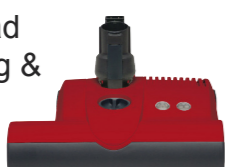

[Learn More . . .](#)

Adjustable Suction-power Switch on the Handle

Three On-board Full-size Tools. Large Filter Bag

All D4 models include a Parquet Brush

A 40-foot Power Cord and an Amazing 50-foot Cleaning Radius