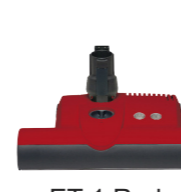

SEBO FRESH 1 Pkg. of 5 #0496AM

ET-1 Brush Roller #5010AM

ET-2 Brush Roller #2838AM

POWER HEADS [Learn More . . .](#)

Included
D4 Premium
White or Black

ET-1 White

ET-1 Black

CENTRAL VAC

Optional

Central Vacuum Adapter #2780AM

Choose ET-1 or ET-2 for red model only.

Optional

ET-1 Red #9299AM

ET-2 Red #9250AM

Optional

DISCO White #9430AM